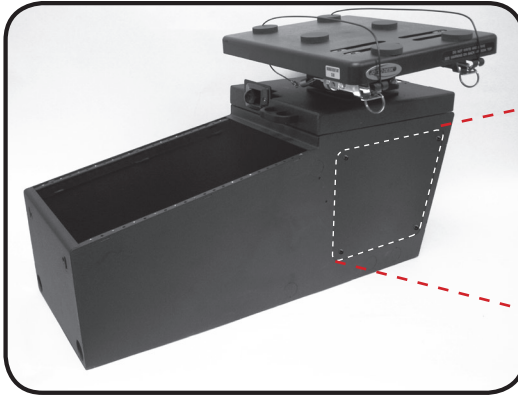

- Top Down Installation
- 20° Sloped Design for Easy Viewing
- Pre-Drilled Face Plate Screw Holes
- Secure access to fuse panel mounting location
- 3rd Generation "Smooth Glide"™ Laptop Mount
- CTTB Technology - 180° Solid & Smooth Rotation
- SLAM LOCK with Hardened Steel Pin

**Secured access to fuse panel mounting location*

DETAILED INFORMATION

Computer Mount:	"Smooth Glide"™ Mount slides in and out, rotates for easy use.
Mounting Location:	Up against dash and between seats. Must be mounted with floor plate.
Rated Capacity:	12" of equipment mounting space
Measurements:	22.75" Deep, 14" Height, 8.75" Width
Weight:	25 lbs.
Install Time:	15-30 minutes

HOW TO ORDER

Console Package

(Package includes: Console, 12" of Faceplates - specify using Faceplate Guide & Hardware)

Model No. 425-6159

AK-12 - Standard Console w/ "Smooth Glide"™ Computer Mount

Available Floor Plates