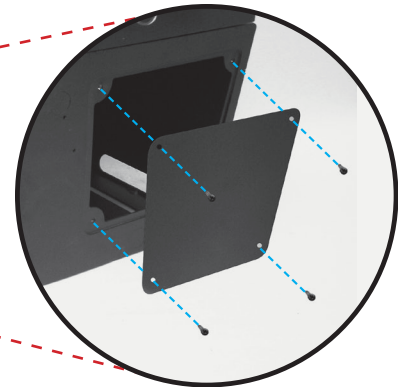

- Top Down Installation
- 20° Sloped Design for Easy Viewing
- Pre-Drilled Face Plate Screw Holes
- Secure access to fuse panel mounting location
- 3rd Generation "Smooth Glide"™ Laptop Mount
- CTTB Technology - 180° Solid & Smooth Rotation
- SLAM LOCK with Hardened Steel Pin

**Secured access to fuse panel mounting location*

DETAILED INFORMATION

Computer Mount:	"Smooth Glide"™ Mount slides in and out, rotates for easy use.
Mounting Location:	Up against dash and between seats. Must be mounted with floor plate.
Rated Capacity:	12" of equipment mounting space
Measurements:	22.75" Deep, 14" Height, 8.75" Width
Weight:	25 lbs.
Install Time:	15-30 minutes