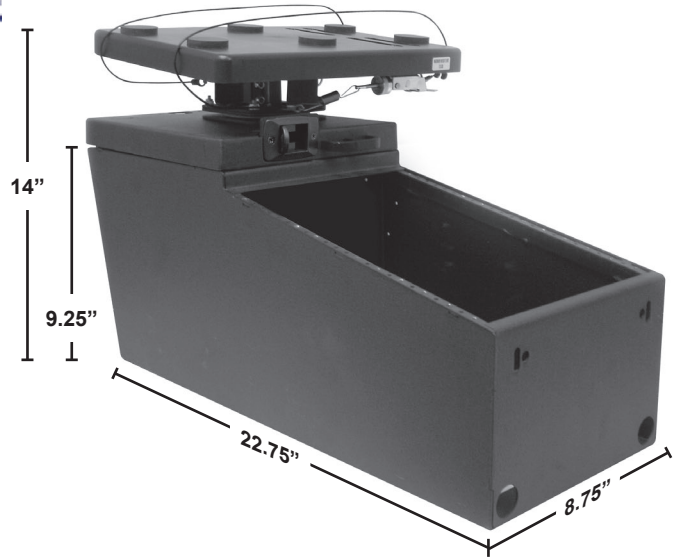

- Top Down Installation
- 20° Sloped Design for Easy Viewing
- Pre-Drilled Face Plate Screw Holes
- Secure access to fuse panel mounting location
- 3rd Generation "Smooth Glide"™ Laptop Mount
- CTTB Technology - 180° Solid & Smooth Rotation
- SLAM LOCK with Hardened Steel Pin

**Secured access to fuse panel mounting location*

DETAILED INFORMATION

Computer Mount:	"Smooth Glide"™ Mount slides in and out, rotates for easy use.
Mounting Location:	Up against dash and between seats. Must be mounted with floor plate.
Rated Capacity:	12" of equipment mounting space
Measurements:	22.75" Deep, 14" Height, 8.75" Width
Weight:	25 lbs.
Install Time:	15-30 minutes

HOW TO ORDER

Console Package

(Package includes: Console, 12" of Faceplates - specify using Faceplate Guide & Hardware)

Model No. 425-6159

AK-12 - Standard Console w/ "Smooth Glide"™ Computer Mount

Available Floor Plates

Model No. 425-6133

Model No. 425-6245

Model No. 425-6204

'09+ Dodge Ram (28" Floor Plate)

'04+ Durango (28" Floor Plate)

'99-'03 Durango (28" Floor Plate)

'03+ Expedition (28" Floor Plate)

'97+ Crown Victoria (28" Floor Plate)